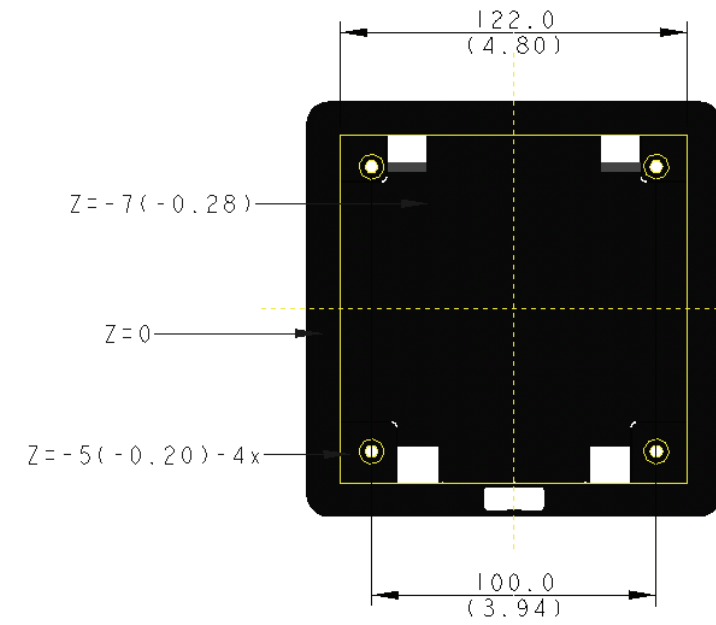

# U2412M External Dimension

Nominal Dimensions  
Unit: mm (inch)

Back view of Monitor without stand